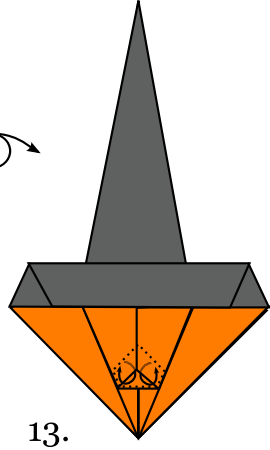

CROOKED WITCH

Designed and Diagrammed by Andrew Hudson, September 2009

10.

11.

12.

13.

14.

15.