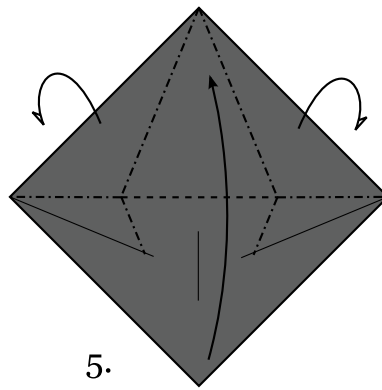

CROOKED WITCH

Designed and Diagrammed by Andrew Hudson, September 2009

10.

11.

12.

13.

14.

15.