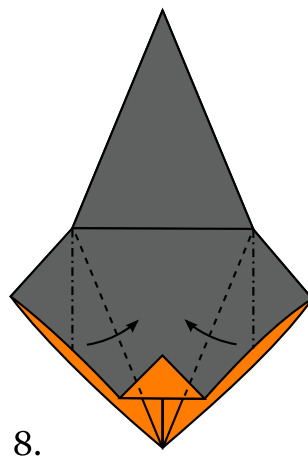

CROOKED WITCH

Designed and Diagrammed by Andrew Hudson, September 2009

10.

11.

12.

13.

14.

15.